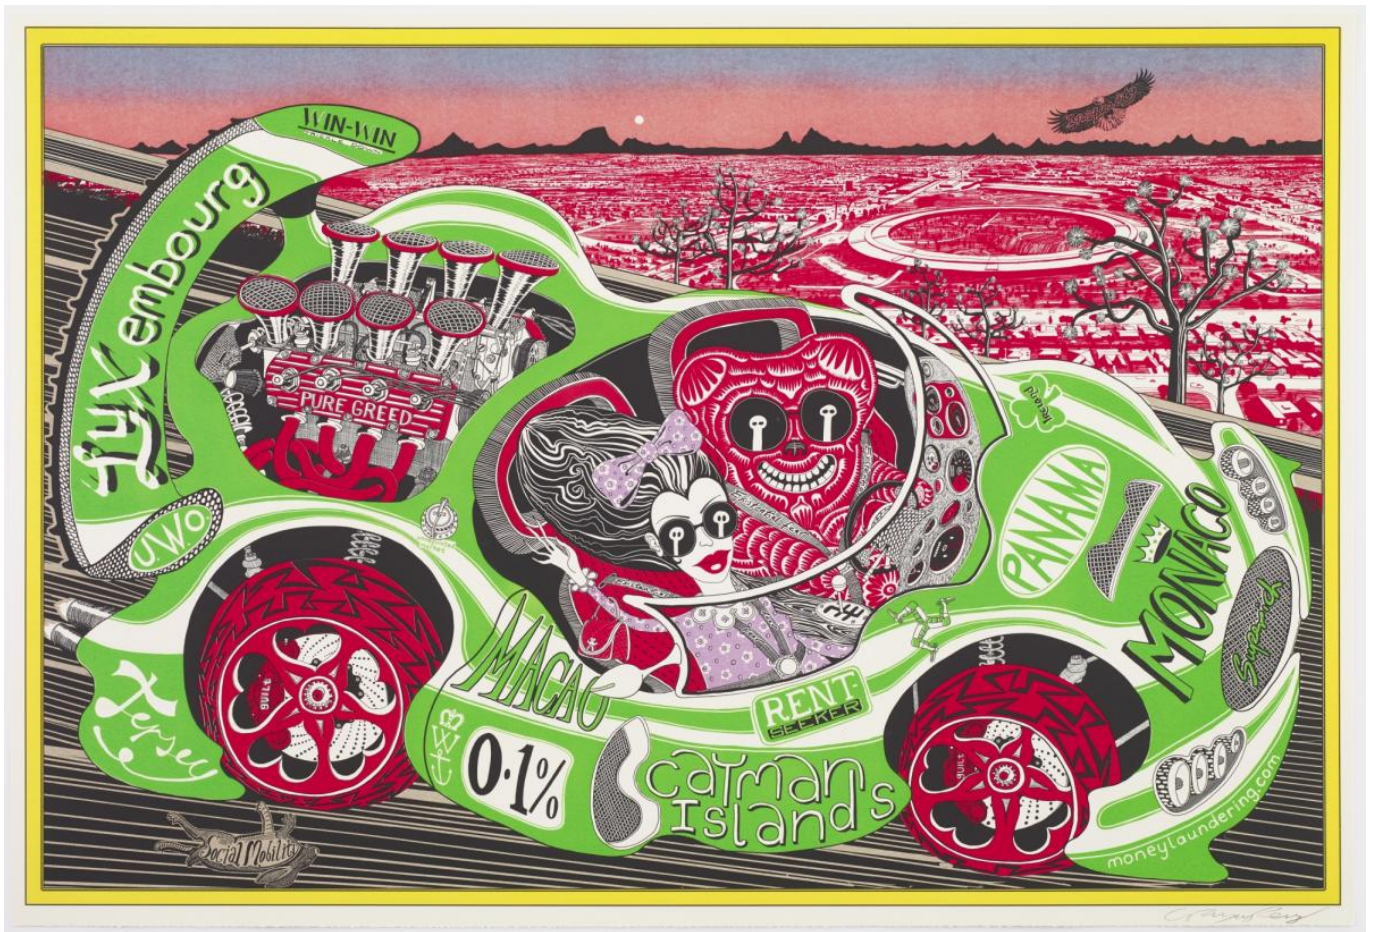

Sponsored by You (etching) 2019

Grayson Perry

Colour etching
Signed by the artist and numbered on the reverse
Sheet Size: 68.9 x 101.4 cm (27 1/8 x 39 15/16 in)
Edition of 68

Paragon

6 Wetherby Gardens
London SW5 0JN
t +44 (0)20 7370 1200
f +44 (0)20 7370 1229
sales@paragonpress.co.uk