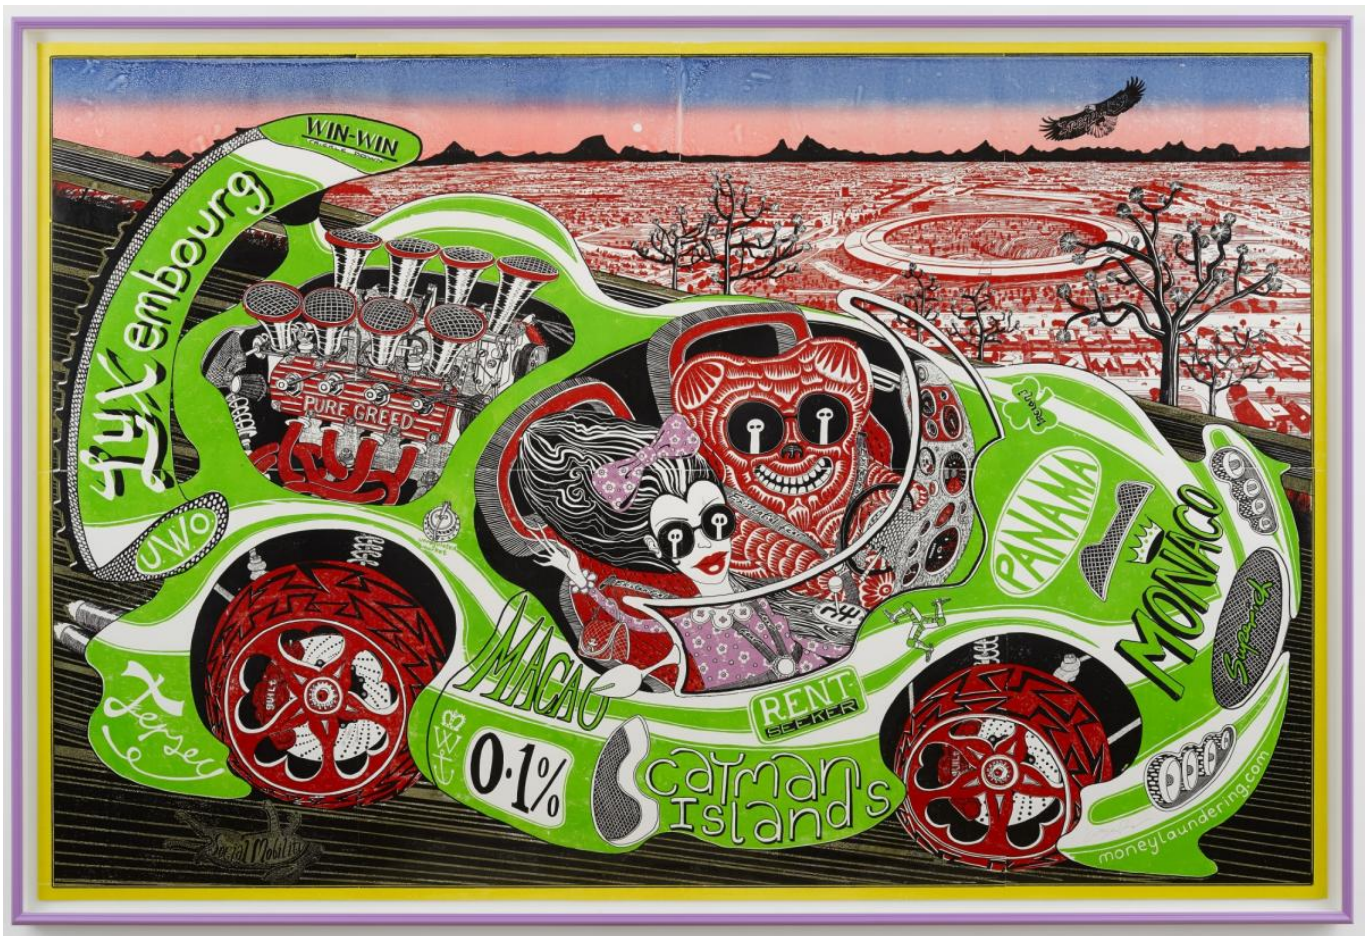

Sponsored by You (woodcut) 2019

Grayson Perry

A single woodcut from 8 blocks
Signed by the artist and accompanied by a numbered certificate
Sheet size: 196 x 293 cm (77 3/16 x 155 3/8 in)
Edition of 15

Paragon