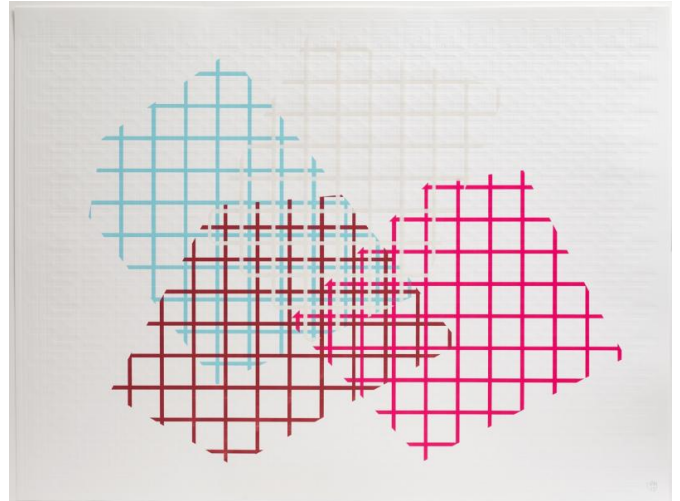

Cinema 2019

Richard Deacon

Series of four blockprints

Sheet size D, H: 123.7 x 124 cm (48 11/16 x 48 13/16 in)

Sheet size E, F: 123 x 163 cm (48 7/16 x 64 3/16 in)

Edition of 10

Each print signed and dated by the artist and numbered on the reverse

E