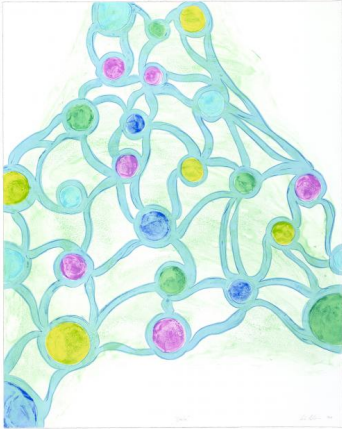

Projeto Nightclub 2014

Leda Catunda

A series of 8 polymergravure block prints

Sheet Size: 72 x 90 cm (28 3/8 x 35 7/16 in)

Edition of Edition of 60

Each print is signed, titled and dated by the artist on the front and numbered on the reverse

Circles

Rio

Knots

Anemona

Drops

Tears

Lovers

Propeller