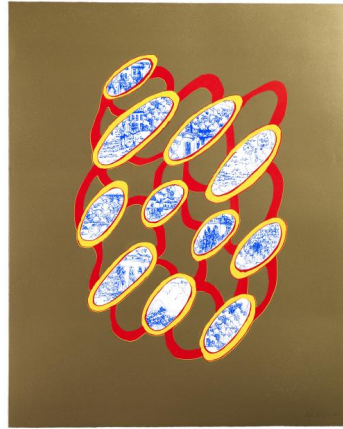

Projeto Nightclub 2014

Leda Catunda

A series of 8 polymergravure block prints

Sheet Size: 72 x 90 cm (28 3/8 x 35 7/16 in)

Edition of Edition of 60

Each print is signed, titled and dated by the artist on the front and numbered on the reverse

Circles

Rio

Knots

Anemona

Drops

Tears

Lovers

Propeller