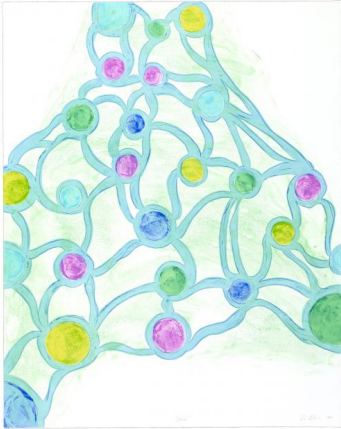

Projeto Nightclub 2014

Leda Catunda

A series of 8 polymergravure block prints

Sheet Size: 72 x 90 cm (28 3/8 x 35 7/16 in)

Edition of Edition of 60

Each print is signed, titled and dated by the artist on the front and numbered on the reverse

Circles

Rio

Knots

Anemona

Drops

Tears

Lovers

Propeller