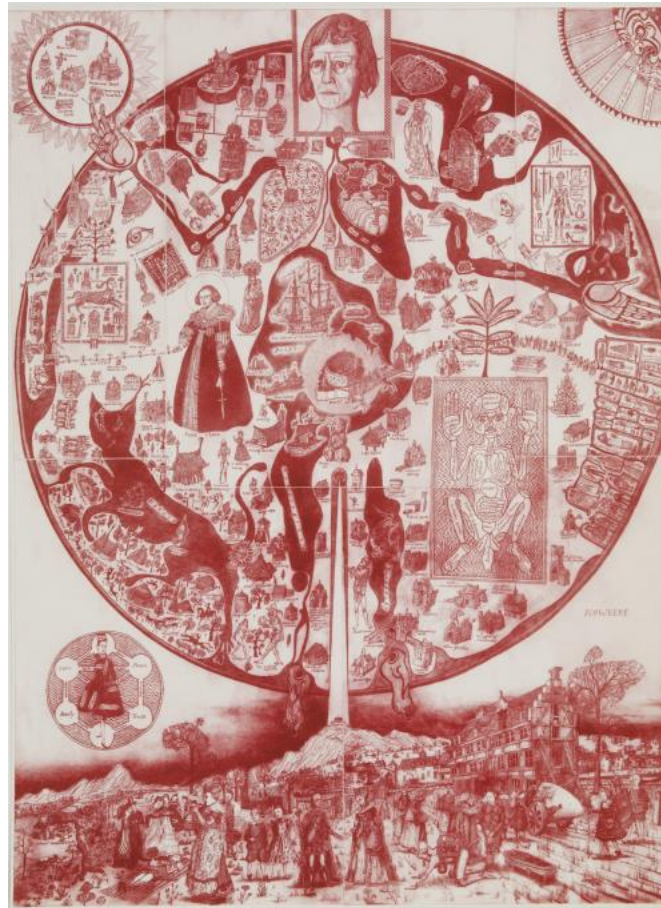

Map of Nowhere (colour versions) 2008

Grayson Perry

Etching from 5 plates on one sheet in three colour variants, (blue), (purple) and (red) each in an edition of 15

Sheet Size: 153 x 112.5 cm

Signed by the artist and numbered on the reverse

Map of Nowhere (blue)

Map of Nowhere (red)

Map of Nowhere (purple)

Paragon

6 Wetherby Gardens
London SW5 0JN
t +44 (0)20 7370 1200
f +44 (0)20 7370 1229
info@paragonpress.co.uk

www.paragonpress.co.uk