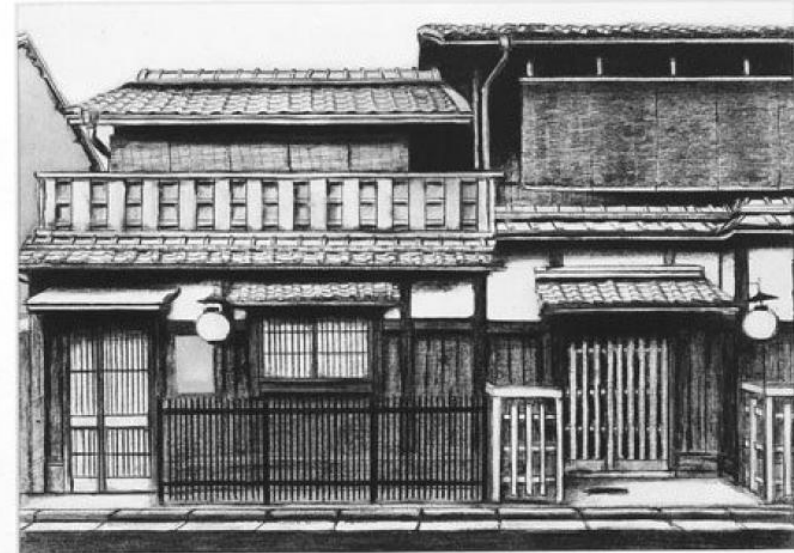

Koyto House 1996

Lisa Milroy

Pair of prints from 'A Series of Twelve Prints by Six Artists'

Sheet Size: 24 x 32.5 cm (9 1/2 x 12 3/4 in)

Paragon

6 Wetherby Gardens
London SW5 0JN
t +44 (0)20 7370 1200
f +44 (0)20 7370 1229
info@paragonpress.co.uk