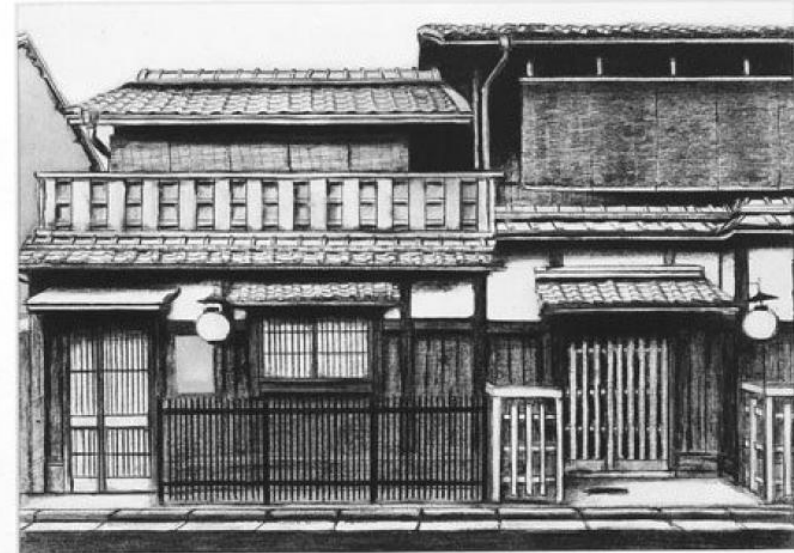

# Koyto House 1996

Lisa Milroy

Pair of prints from 'A Series of Twelve Prints by Six Artists'

Sheet Size: 24 x 32.5 cm (9 1/2 x 12 3/4 in)

Paragon

6 Wetherby Gardens  
London SW5 0JN  
t +44 (0)20 7370 1200  
f +44 (0)20 7370 1229  
info@paragonpress.co.uk