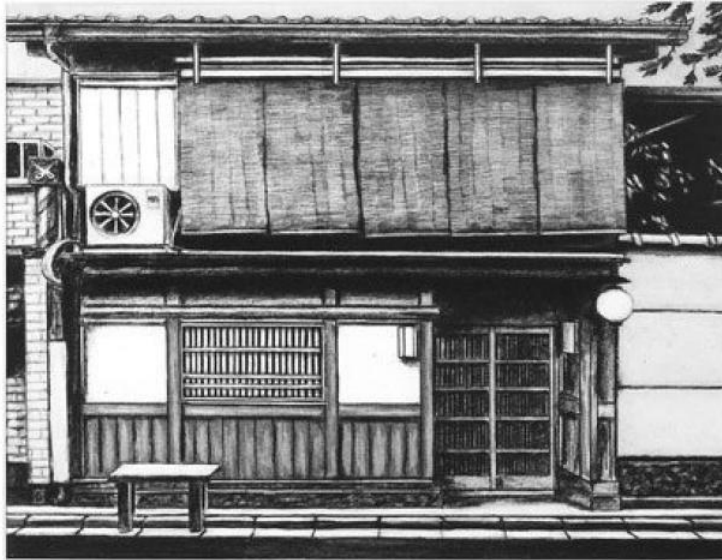

Koyto House 1996

Lisa Milroy

Pair of prints from 'A Series of Twelve Prints by Six Artists'

Sheet Size: 24 x 32.5 cm (9 1/2 x 12 3/4 in)

Paragon

6 Wetherby Gardens
London SW5 0JN
t +44 (0)20 7370 1200
f +44 (0)20 7370 1229
info@paragonpress.co.uk