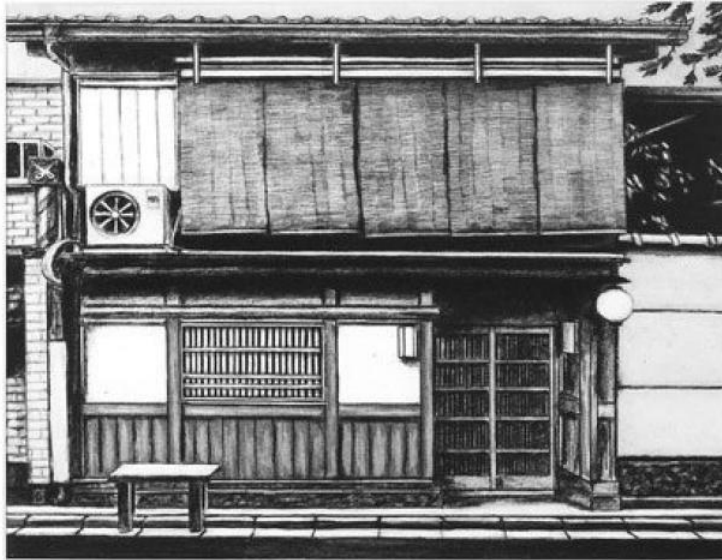

# Koyto House 1996

Lisa Milroy

Pair of prints from 'A Series of Twelve Prints by Six Artists'

Sheet Size: 24 x 32.5 cm (9 1/2 x 12 3/4 in)

Paragon

6 Wetherby Gardens  
London SW5 0JN  
t +44 (0)20 7370 1200  
f +44 (0)20 7370 1229  
info@paragonpress.co.uk