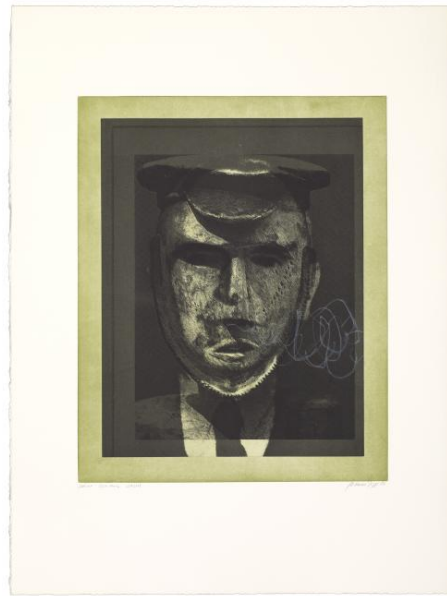

Black Dada 2006

Thomas Zipp

Portfolio of 14 etchings

Sheet Size: 76 x 57.5 cm (30 x 22 5/8 in)

Edition of 42 sets numbered 1-42 plus 5 artist's proof sets

Each print is titled, signed and dated by the artist on the front and numbered 1-42 on the reverse. Each print is also numbered 1-14 on the reverse to indicate the order of the series