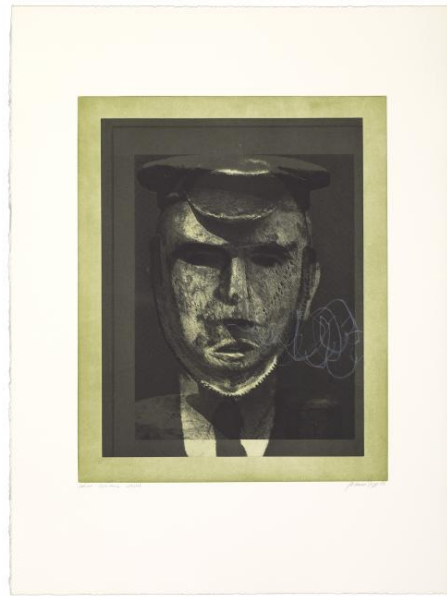

# Black Dada 2006

**Thomas Zipp**

Portfolio of 14 etchings

Sheet Size: 76 x 57.5 cm (30 x 22 5/8 in )

Edition of 42 sets numbered 1-42 plus 5 artist's proof sets

Each print is titled, signed and dated by the artist on the front and numbered 1-42 on the reverse. Each print is also numbered 1-14 on the reverse to indicate the order of the series